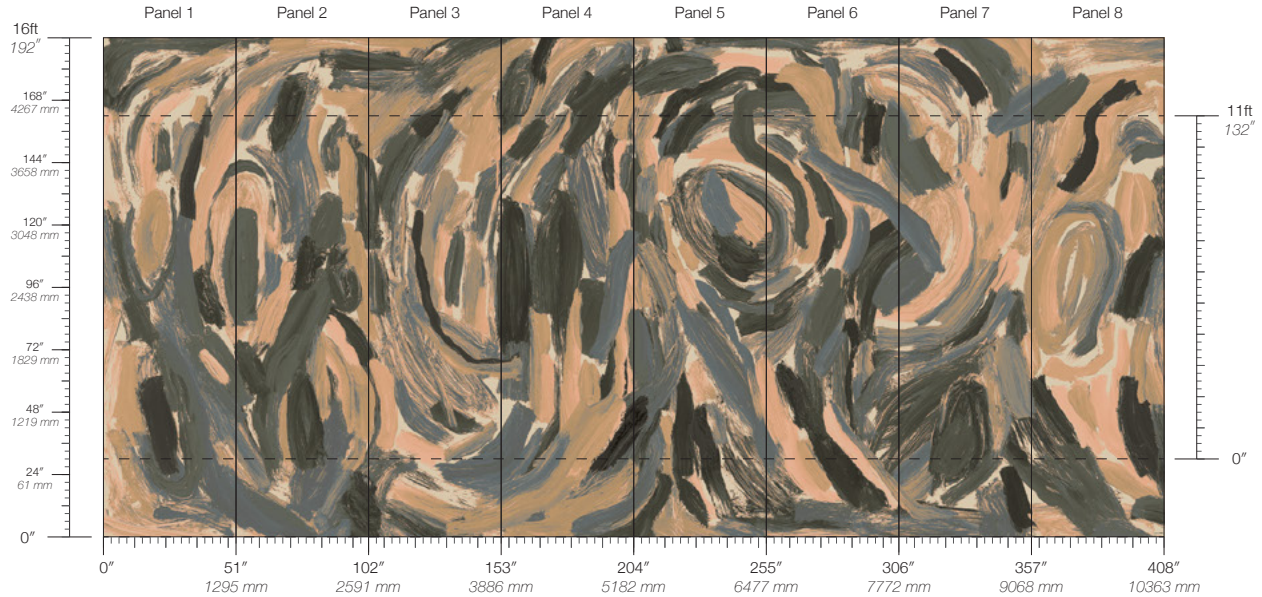

# Ensemble Delight

Suitable for residential and commercial projects

**COLOR**  
Delight

**ITEM**  
7142

**CONTENT**  
Type II PVC-Free

**PANEL WIDTH**  
51" / 1295 mm trimmed

**PANEL HEIGHT**  
132" / 3353 mm standard  
192" / 4877 mm extended